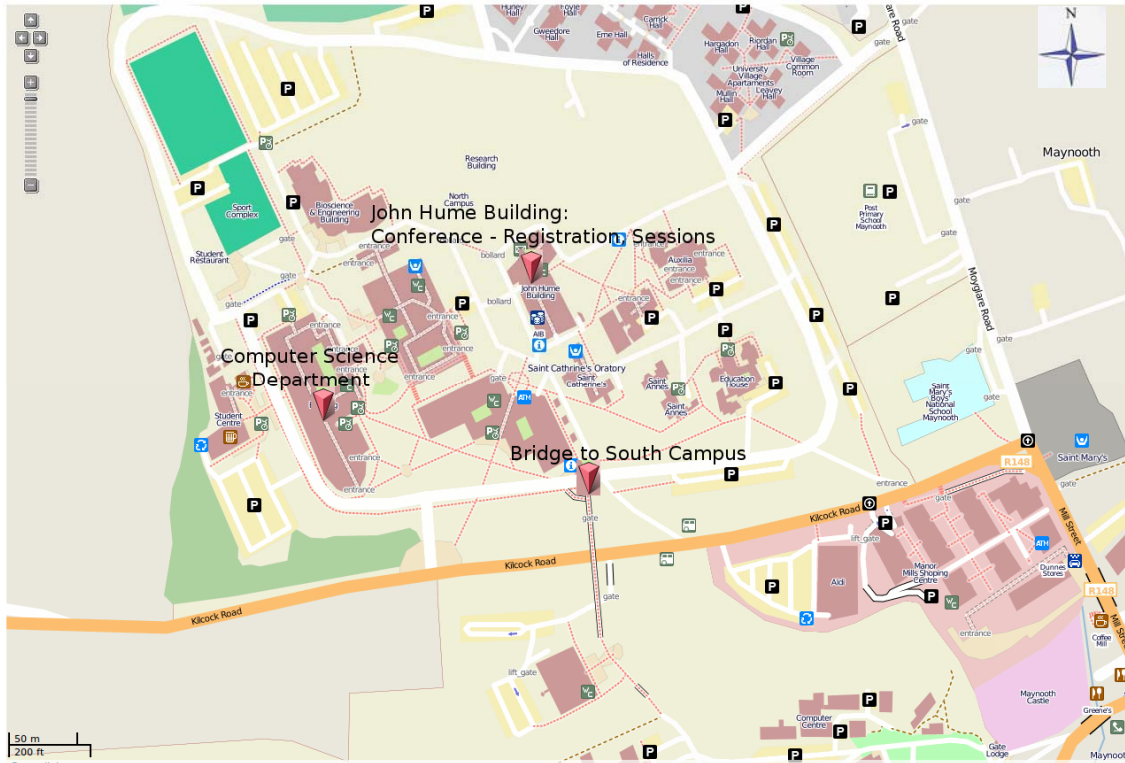

North Campus of NUIM