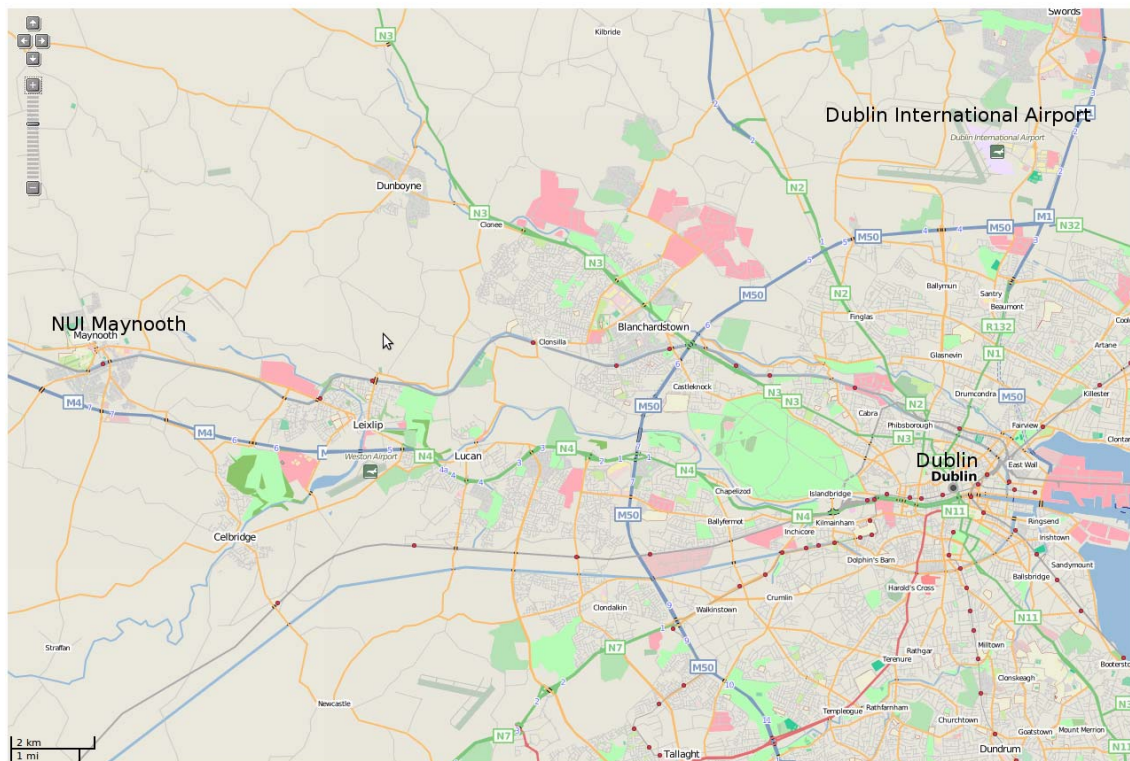

Location of Maynooth, Dublin and Dublin Airport

For more details, please visit following webpages:

<http://ciict.cs.nuim.ie/files/location/ciict-locations.html>

<http://ciict.cs.nuim.ie/files/location/map2.html>

Feedback:

On the bottom left corner of the page you can see the green button where you can click and fill up a feedback form about the page.

When you select any location like restaurants, pubs etc, you can also give feedback and opinions about the service. This will help us improve the services offered

Also feel free to contact us if you want any other data included in this web page which is relevant to the conference.

Note: Use the latest version of Mozilla Firefox browser for best viewing. Download it here:

<http://www.mozilla.com/en-US/firefox/upgrade.html>